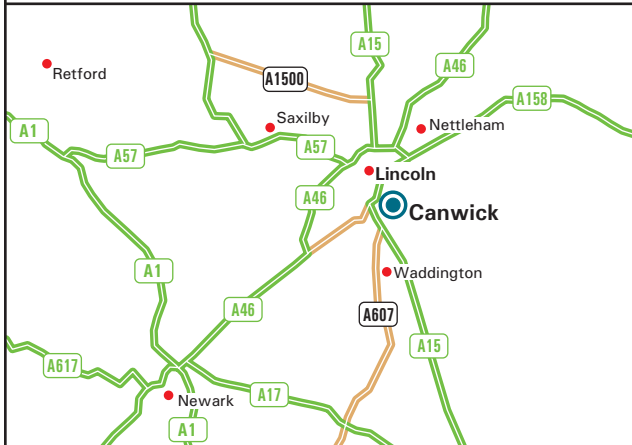

Alpheus

an awg company

Alpheus Environmental Ltd
Canwick WTC
Washingborough Road - Canwick
Lincoln LN4 1EF
Tel / Fax: 01522 349307
www.alpheus.co.uk

From A1 & Newark-on-Trent

- Leave the A1 to join the A46 towards Lincoln.
- Continue on the A46 until the roundabout junction with the A1434.
- Take the third exit at the roundabout onto A1434 (Newark Road) towards Central Lincoln.
- Remain on the A1434 until the junction with the A15.
- Join the A15 (St Catherines).
- At the next roundabout, take the second exit, remaining on the A15.
- Continue onto South Park Avenue.
- Turn right onto B1188 (Canwick Road).
- Turn left onto the B1190 (Washingborough Road).
- We are located on the left hand side (see inset).

By Train

- Lincoln receives services from Sheffield, Worksop, Retford, Nottingham, Leicester, Loughborough, Peterborough and Spalding.
- Taxis are available outside the station.